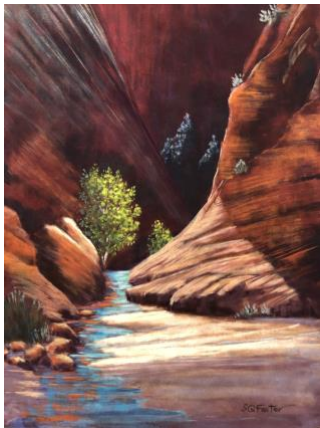

## Pastel Paintings by Susan Q. Foster

Susan enjoys communicating about beautiful places and subjects using her perspectives as both an ecologist and an artist. The naturalist within her, views landscapes as networks of interrelated plants and animals sustained by the energy, water, and nutrients that pass through them. All components must function together well for an ecosystem to be healthy.

Similarly, painting is a dynamic process. Like an ecosystem, a painting is successful when its elements — shape, line, color, and space — are in balance and supportive of one another.

*Slot Canyon* – 16" x 12"